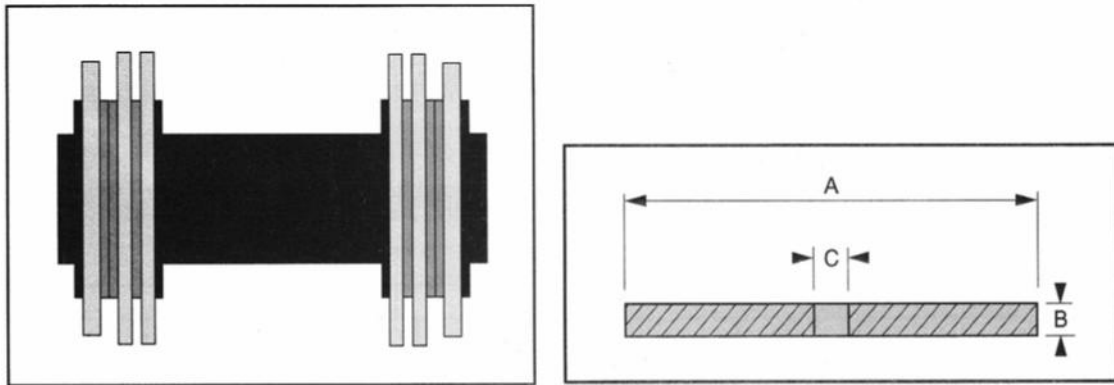

## Polyurethane Guide / Sealing / Spacer Discs for Bidirectional Pigs

**Replacement Parts for Steel Mandrel Pipeline Pigs  
by Girard Industries & other manufacturers**

- Made of liquid cast polyurethane.
- Outstanding cut and abrasion resistance.
- Center hole and bolt circle can be modified to fit ALL pig bodies.
- High tear strength.
- Disc OD can be sized to fit any pipeline ID.
- Custom disc thickness available.

**Sizes 4" - 14" OD**

Size	Type	A	B	C	Approx. Weight
		OD	Thickness	Center Hole	
4"	Guide Disc	4.0"	3/8"	9/16"	0.2 lbs
	Sealing Disc	4 3/8"	1/4"	9/16"	0.2 lbs
	Spacer Disc	2.0"	1/4"	9/16"	0.1 lbs
6"	Guide Disc	6.0"	5/8"	1 1/16"	0.8 lbs
	Sealing Disc	6 5/8"	3/8"	1 1/16"	0.6 lbs
	Spacer Disc	3.0"	1/2"	1 1/16"	0.2 lbs

## Sizes 16" - 48" OD

Size	Type	A	B	C	D	E	Approx. Weight
		OD	Thickness	Center Hole	Bolt Circle	Bolt #-size	
<b>16"</b>	Guide Disc	15 1/4"	1 1/8"	8 7/8"	11.0"	8 - 9/16"	5.9 lbs.
	Sealing Disc	16.0"	3/4"	8 7/8"	11.0"	8 - 9/16"	4.5 lbs.
	Spacer Disc	13.0"	3/4"	8 7/8"	11.0"	8 - 9/16"	2.3 lbs.
<b>16cc</b>	Guide Disc	15 1/4"	1 1/8"	6 7/8"	8 1/2"	8 - 9/16"	7.3 lbs.
	Sealing Disc	16.0"	3/4"	6 7/8"	8 1/2"	8 - 9/16"	5.5 lbs.
	Spacer Disc	10 3/4"	3/4"	6 7/8"	8 1/2"	8 - 9/16"	2.4 lbs.
<b>16ccs</b>	Guide Disc	15 1/4"	1 1/8"	4 3/4"	8 1/2"	8 - 9/16"	8.2 lbs.