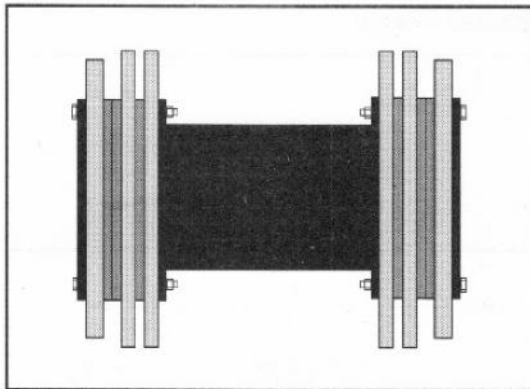

## Polyurethane Guide / Sealing / Spacer Discs for Bidirectional Pigs

**Replacement Parts for Steel Mandrel Pipeline Pigs  
by Girard Industries & other manufacturers**

- Made of liquid cast polyurethane.
- Outstanding cut and abrasion resistance.
- Center hole and bolt circle can be modified to fit ALL pig bodies.
- High tear strength.
- Disc OD can be sized to fit any pipeline ID.
- Custom disc thickness available.

**Sizes 4" - 14" OD**

Size	Type	A	B	C	Approx. Weight
		OD	Thickness	Center Hole	
4"	Guide Disc	4.0"	3/8"	9/16"	0.2 lbs
	Sealing Disc	4 3/8"	1/4"	9/16"	0.2 lbs
	Spacer Disc	2.0"	1/4"	9/16"	0.1 lbs
6"	Guide Disc	6.0"	5/8"	1 1/16"	0.8 lbs
	Sealing Disc	6 5/8"	3/8"	1 1/16"	0.6 lbs
	Spacer Disc	3.0"	1/2"	1 1/16"	0.2 lbs

<b>8"</b>	Guide Disc	8.0"	5/8"	1 1/16"	1.4 lbs
	Sealing Disc	8 5/8"	1/2"	1 1/16"	1.3 lbs
	Spacer Disc	4.0"	1/2"	1 1/16"	0.3 lbs
<b>10"</b>	Guide Disc	10.0"	3/4"	1 1/16"	2.6 lbs

	Sealing Disc	10 3/4"	5/8"	1 1/16"	2.5 lbs
	Spacer Disc	6.0"	5/8"	1 1/16"	0.8 lbs
<b>12"</b>	Guide Disc	12.0"	1.0"	1 1/16"	5.0 lbs
	Sealing Disc	12 3/4"	5/8"	1 1/16"	3.5 lbs
	Spacer Disc	8.0"	5/8"	1 1/16"	1.4 lbs
<b>14"</b>	Guide Disc	13 1/4"	1.0"	1 1/16"	6.0 lbs
	Sealing Disc	14.0"	5/8"	1 1/16"	4.2 lbs
	Spacer Disc	10.0"	5/8"	1 1/16"	2.2 lbs

## Sizes 16" - 48" OD

Size	Type	A	B	C	D	E	Approx. Weight
		OD	Thickness	Center Hole	Bolt Circle	Bolt #-size	
<b>16"</b>	Guide Disc	15 1/4"	1 1/8"	8 7/8"	11.0"	8 - 9/16"	5.9 lbs.
	Sealing Disc	16.0"	3/4"	8 7/8"	11.0"	8 - 9/16"	4.5 lbs.
	Spacer Disc	13.0"	3/4"	8 7/8"	11.0"	8 - 9/16"	2.3 lbs.
<b>16cc</b>	Guide Disc	15 1/4"	1 1/8"	6 7/8"	8 1/2"	8 - 9/16"	7.3 lbs.
	Sealing Disc	16.0"	3/4"	6 7/8"	8 1/2"	8 - 9/16"	5.5 lbs.
	Spacer Disc	10 3/4"	3/4"	6 7/8"	8 1/2"	8 - 9/16"	2.4 lbs.
<b>16ccs</b>	Guide Disc	15 1/4"	1 1/8"	4 3/4"	8 1/2"	8 - 9/16"	8.2 lbs.